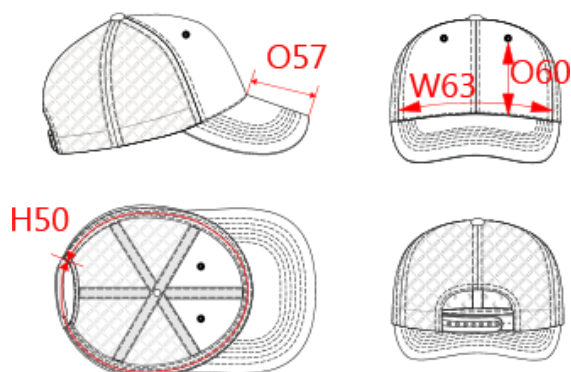

REFERENCE : KP158

SIZES : U

COMPOSITION :

Main fabric : Cotton twill - 260 Both front pannels 100%cotton

Main fabric : Cotton twill - 260 For visor 100%cotton

Fabric 2 : Polyester mesh · 110 100% Polyester

ARTICLE WEIGHT :

74 gr/pc

DESCRIPTION	
Français : Casquette Trucker - 6 panneaux	
English : Trucker cap - 6 panels	
Nederlands : Pet Trucker - 6 panelen	
Deutsch : 6-Panel-Trucker-Kappe	
Español : Gorra Trucker - 6 paneles	
Italiano : Cappellino Trucker - 6 pannelli	
Português : Boné Trucker – 6 painéis	

MEASUREMENT	
Description	U
H50 Tour de tête / Head measurement	57
W63 Width of front panel on bottom	19
O60 Front part print height	8
O57 Deep of the peak on baseball cap	7

CARE LABEL	

PACKING	
Box	100 pcs / box U => L:51cm W:45cm H:43cm GW:8.8kg NW:7.2kg